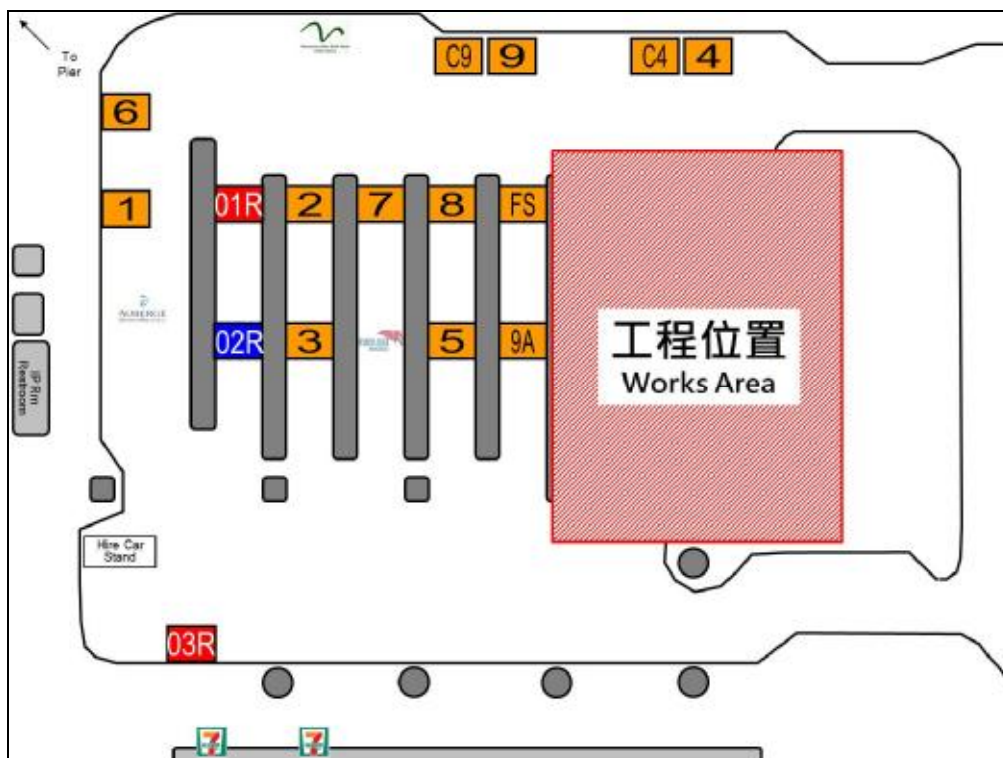

乘客通告 PASSENGER NOTICE

愉景灣廣場巴士總站 巴士站臨時遷移通知 Temporary Relocation of Bus Bays At DB Plaza Bus Terminus

為配合愉景灣廣場巴士總站優化計劃的前期工程，由 2016 年 12 月 12 日（星期一）上午 10 時正開始，DB01R，DB02R，DB03R，1 及 6 號線的巴士站將會臨時遷移(如下圖)。敬請留意。

不便之處，敬請原諒。

To facilitate the preliminary works of the DB Plaza Bus Terminus improvement project, some of the bus bays will be temporary relocated with effect from 10:00 a.m. on 12 December 2016 (Monday). During the course of works, relocation of the bus bays of DB01R, DB02R, DB03R, Route 1 and Route 6 will be implemented as below.

We apologise for any inconvenience caused.

參考編號 Ref. No.: TSL/N089r/2016
發出日期 Issued Date: 06/12/2016
除下日期 Removal Date: 直至另行通知
Until further notice

BY/dc

客戶服務熱線：
Customer Service Hotline:
資訊網址：
Information Website:

365 12345

dbcommunity.hk

DISCOVERY 愉景灣交通服務有限公司
Discovery Bay Transit Services Ltd.